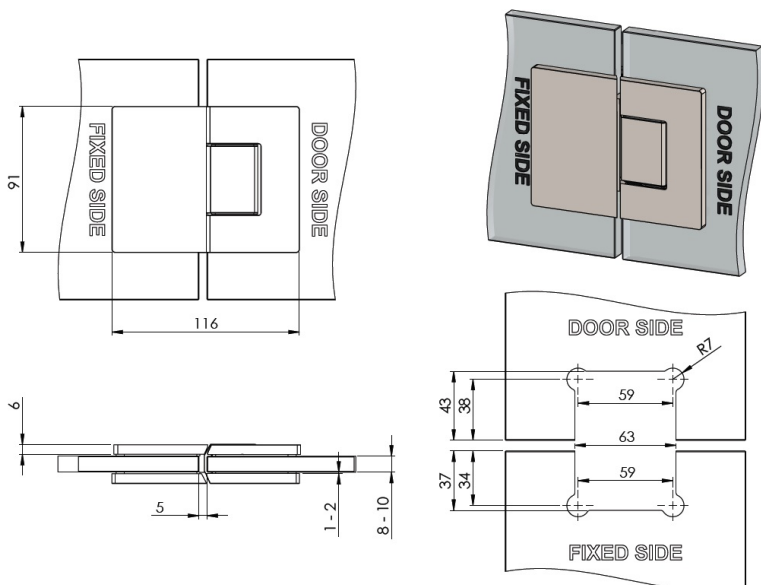

## Description:

Shower Hinge "Rio", 180DG, Black Finish, Glass/Glass, 8-10mm Glass Thickness, W/15 DG Angle Adjustment Function & 25DG, Return Function, Brass Material, Hidden Screws., Black Fiber Gaskets: 2 x 1mm & 2 x 2mm Thickness., Load Capacity Pr. Pair: 45kg.

## Item number:

15.23.886-4

Units	Box	Carton	HS Code	Barcode
Pcs.	1	10	8302100090	
				5704866501255